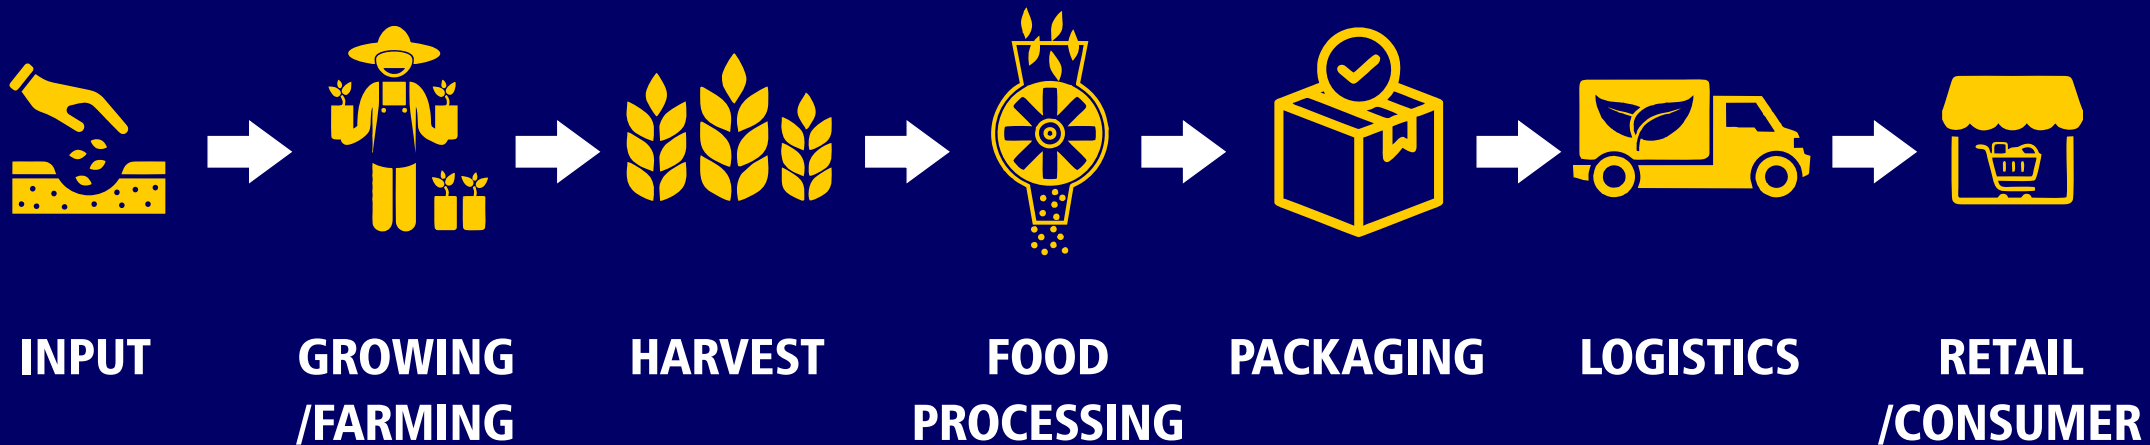

HOW WE DO IT

MACEDONIA GROUP OPERATIONS

The mission arm of the Macedonia group with the mandate to translate men and women everywhere from the kingdom of darkness into the Kingdom of God serving as a spiritual guidance and support for believers, igniting a passion for faith and nurturing a vibrant community of believers. Through DTS, strategic evangelism, engaging worship experiences, and in-depth study of Scripture, MEDMI depopulate the kingdom of darkness, populate the kingdom of God with more souls saved, equipping individuals to grow.

A cornerstone for economic empowerment, equipping individuals and families with the tools and resources to achieve financial independence and entrepreneurial success. MMCS fosters economic resilience and prosperity through education, skill development, business incubation programs, and access to financial resources; empowering members across different industries and sectors with key interest in Agriculture, Mining, marine, sports, tourism, recreation and vocation.

How?

By enabling **mass producers**, having more people involved in one or more parts of the agriculture **value chain**. Setting up and proper management of **cooperatives**. Crops **grown & processed** can be put in a Christian **owned & operated marketplace**.

By means of...

A Value Chain approach.

Everyone can fit or be trained into at least one area in the chain.

The following are products that are produced through our cooperatives. From growing of some raw materials to sourcing of other produce, branding/ packaging/ labeling to logistics & distribution on a small scale.